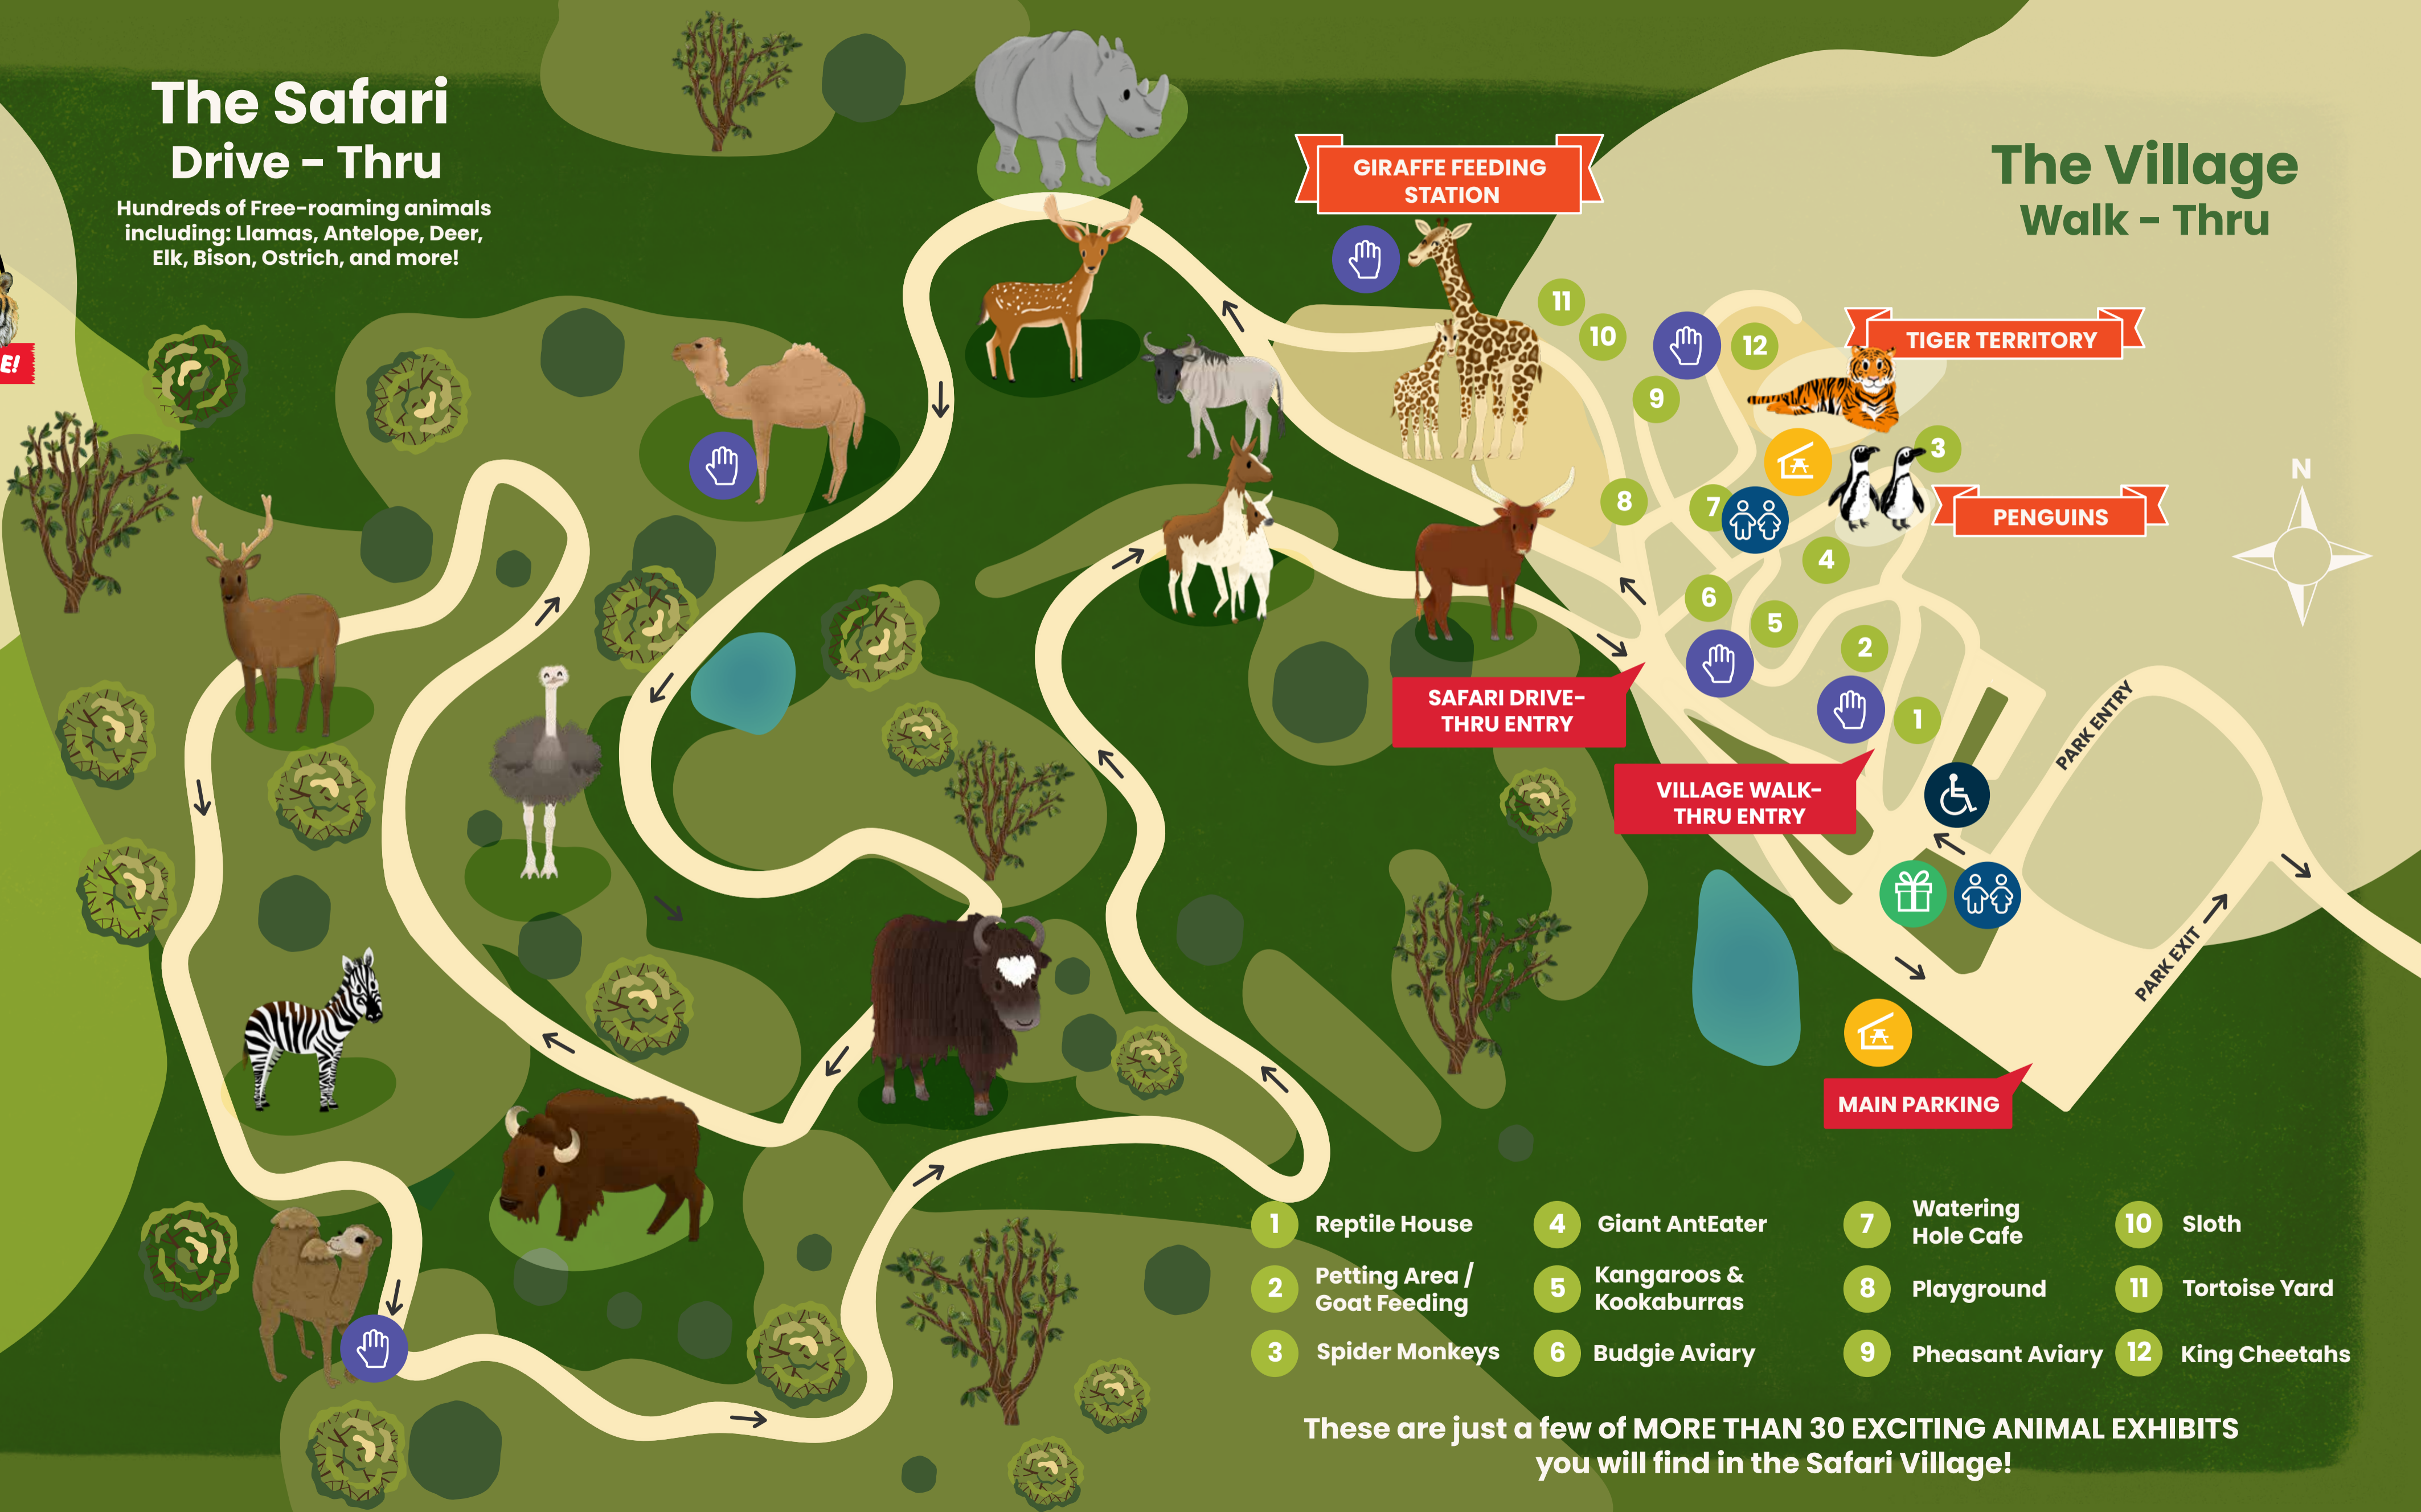

# The Safari Drive - Thru

Hundreds of Free-roaming animals including: Llamas, Antelope, Deer, Elk, Bison, Ostrich, and more!

**WHILE ON SAFARI:**  
Camel Feeding  
STAY IN YOUR VEHICLE

## Park Facilities

- Handicap Parking
- Restrooms
- Gift Shop
- Seating
- Feeding Station

# The Village Walk - Thru

**GIRAFFE FEEDING STATION**

**TIGER TERRITORY**

**PENGUINS**

**SAFARI DRIVE-THRU ENTRY**

**VILLAGE WALK-THRU ENTRY**

**MAIN PARKING**

- |                               |                           |                      |                  |
|-------------------------------|---------------------------|----------------------|------------------|
| 1 Reptile House               | 4 Giant AntEater          | 7 Watering Hole Cafe | 10 Sloth         |
| 2 Petting Area / Goat Feeding | 5 Kangaroos & Kookaburras | 8 Playground         | 11 Tortoise Yard |
| 3 Spider Monkeys              | 6 Budgie Aviary           | 9 Pheasant Aviary    | 12 King Cheetahs |

These are just a few of MORE THAN 30 EXCITING ANIMAL EXHIBITS you will find in the Safari Village!